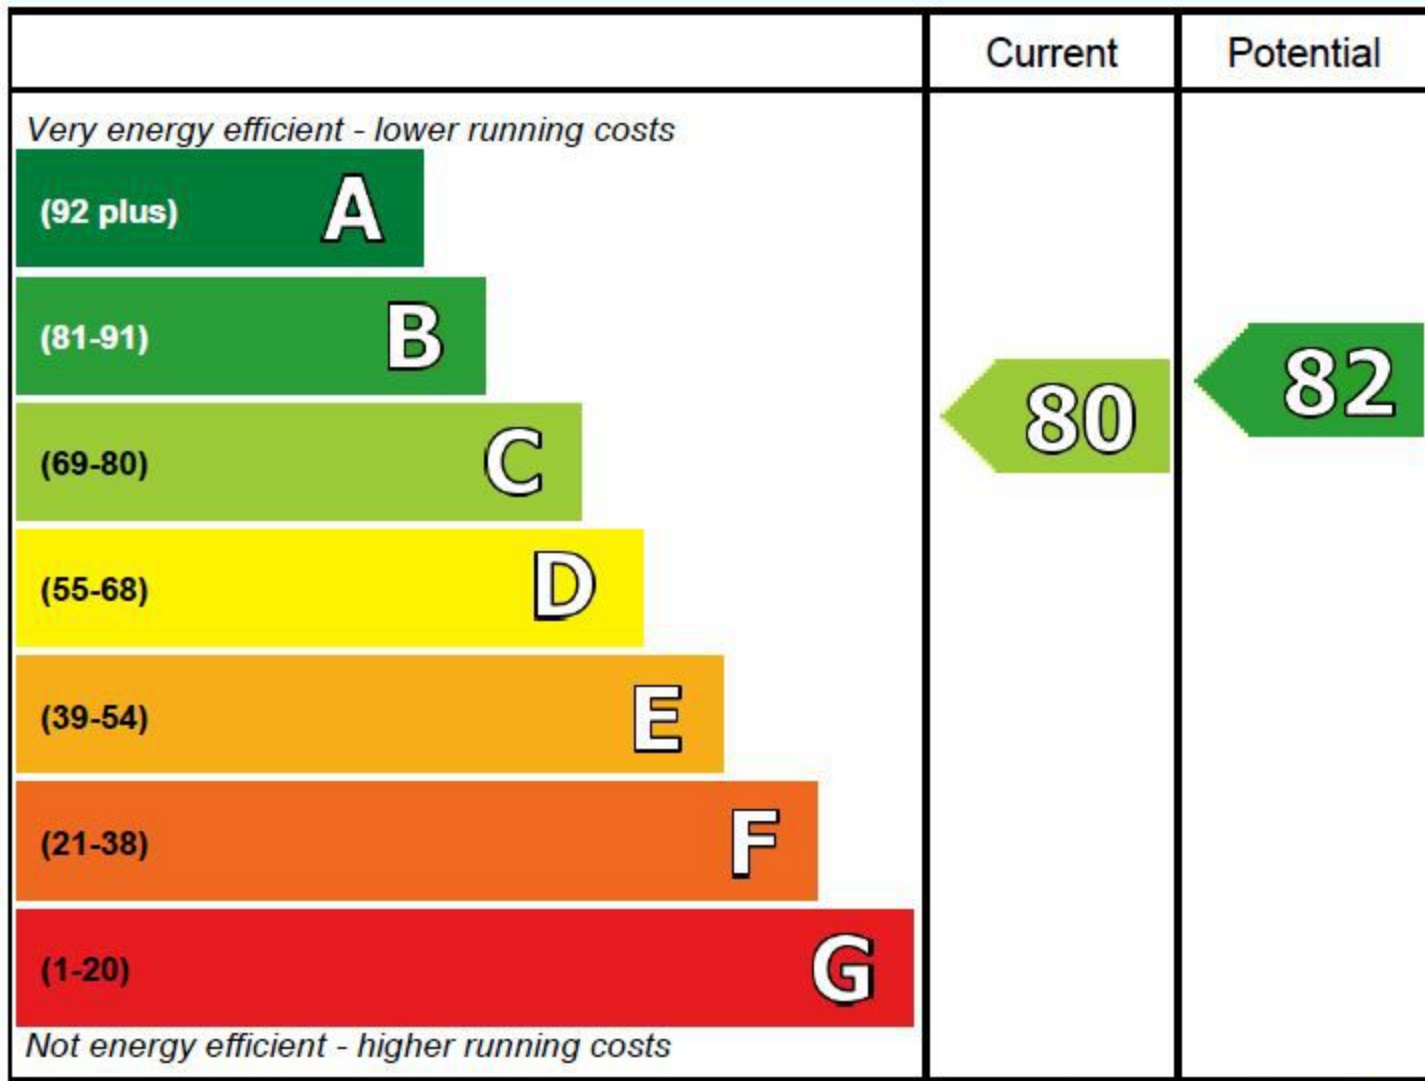

Energy Efficiency Rating

England & Wales

EU Directive 2002/91/EC 

Environmental Impact (CO2) Rating

England & Wales

EU Directive 2002/91/EC 