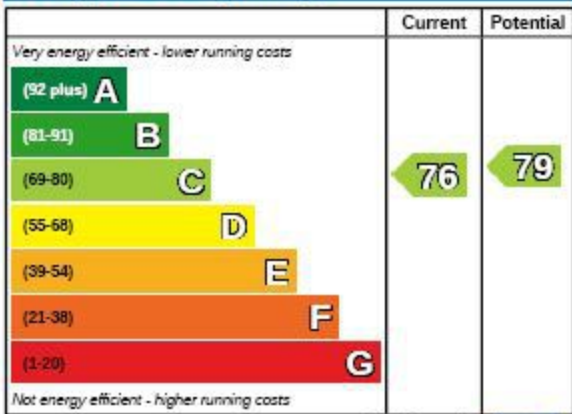

Energy Efficiency Rating

England & Wales

EU Directive
2002/91/EC

Environmental Impact (CO₂) Rating

England & Wales

EU Directive
2002/91/EC