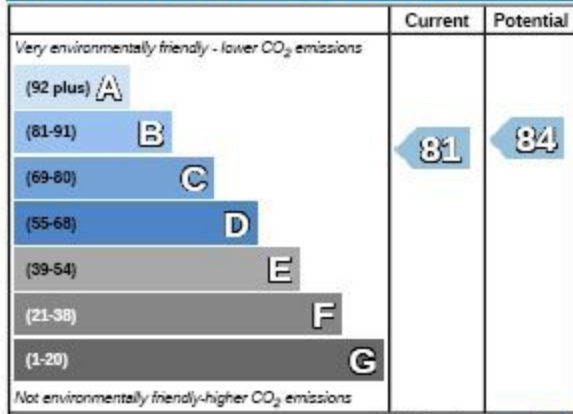

Energy Efficiency Rating

England & Wales

EU Directive
2002/91/EC

Environmental Impact (CO₂) Rating

England & Wales

EU Directive
2002/91/EC