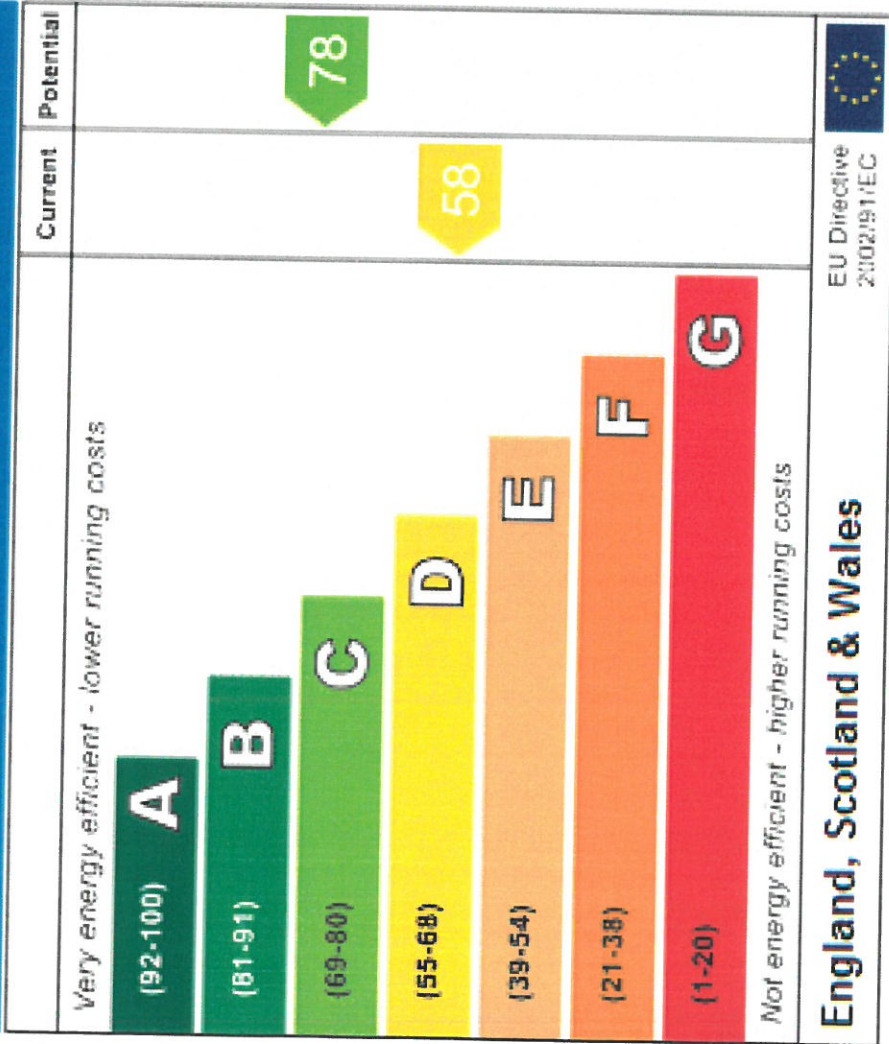

## Energy Efficiency Rating

Address:

Fawcett Road Southsea Hants PO4 0DW

Reference:

F05

## Environmental Impact (CO<sub>2</sub>) Rating